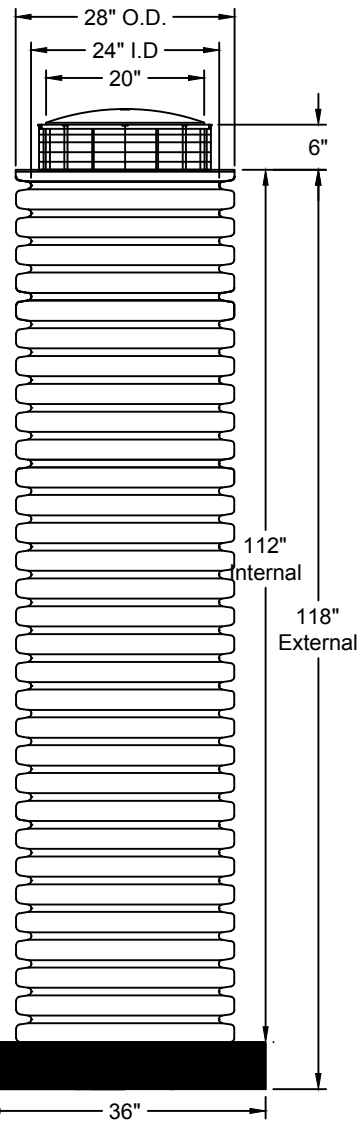

P.O. Box 66
Fork Union, VA 23055
p (434) 842-1851
info@vsi-supply.com
www.vsi-supply.com

200 Gallon Pump Tank (Model 200PT-2410)

DESIGN	AGA	4/4/23	Drawing:	200PT-2410
CADD	AGA	4/4/23	REV.	1.0

File Name: VSI Pump Tanks>CAD(SHARED)

Concrete Bottom

Top View

200 Gallon Pump Tank Model No. 200PT-2410

Concrete Bottom

Side View