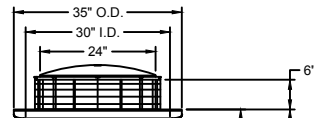

Concrete Bottom

Top View

680 Gallon Pump Tank
Model No. 680PT-3020

Concrete Bottom

Side View