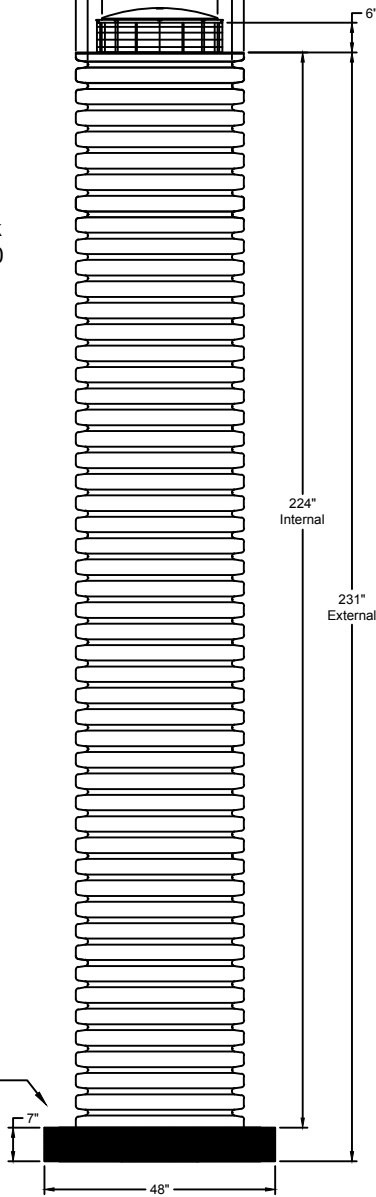

		P.O. Box 68 Fork Union, VA 23055 p (434) 842-1891 info@vsi-supply.com www.vsi-supply.com
680 Gallon Pump Tank (Model 680PT-3020)		
size	AGA	4/4/23
drawing	680PT-3020	
date	AGA	4/4/23
rev.		1.0
File Name: VSI Pump Tanks (SHARE)		

Concrete Bottom

Top View

680 Gallon Pump Tank
Model No. 680PT-3020

Concrete Bottom

Side View